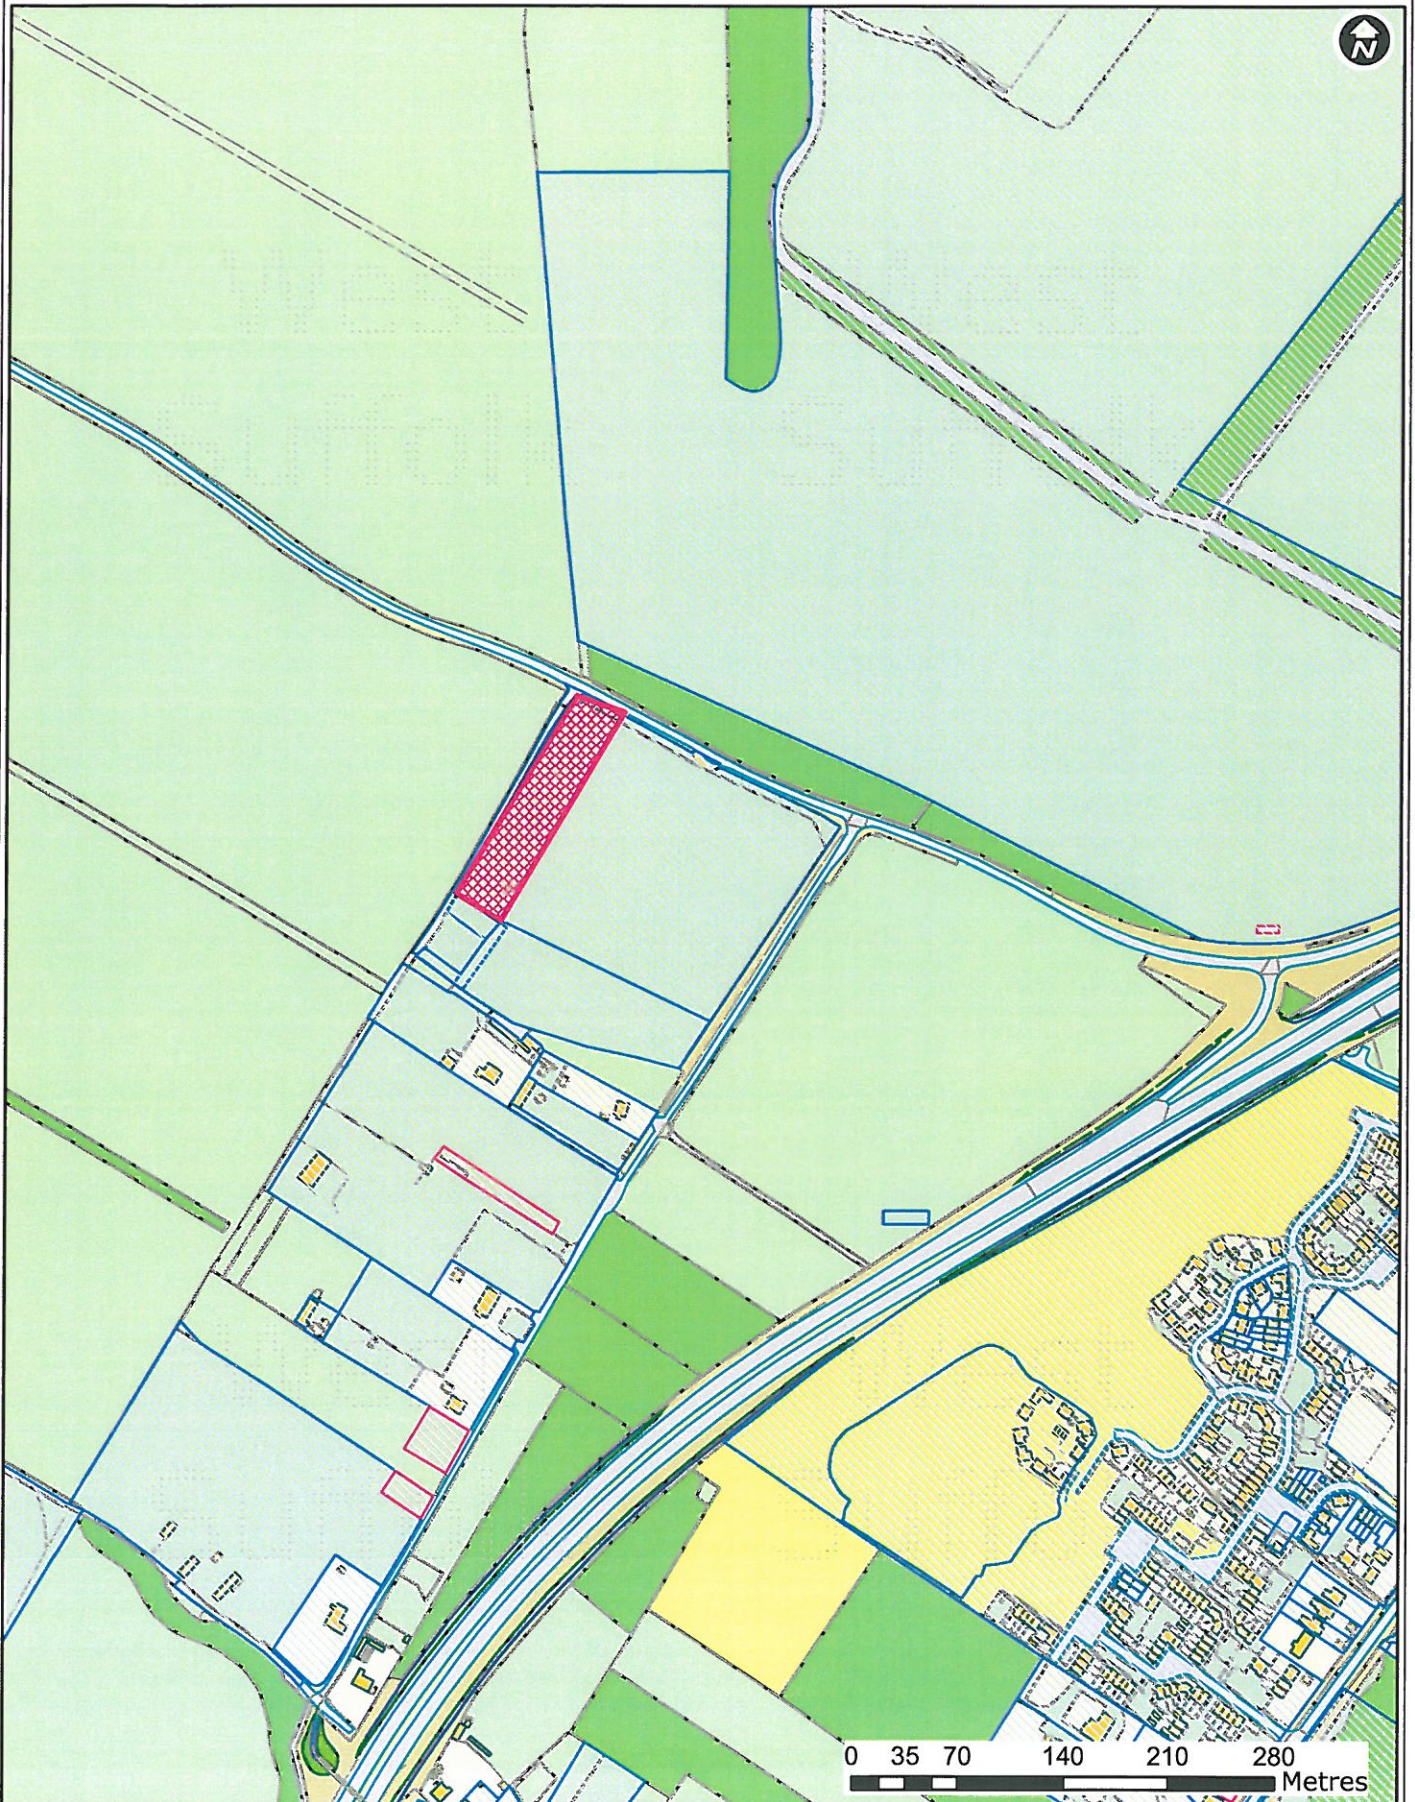

DC.14.2384.FUL

Residential Caravan Park, Elms Road, Red Lodge

Forest Heath • St Edmundsbury

West Suffolk
working together

© Crown Copyright and database rights 2015 Ordnance Survey 100019675/100023282. You are not permitted to copy, sub-license, distribute or sell any of this data to third parties in any form. Use of this data is subject to terms and conditions. See www.westsuffolk.gov.uk/disclaimer.cfm.

Scale: 1:5,000
Date: 20/05/2015